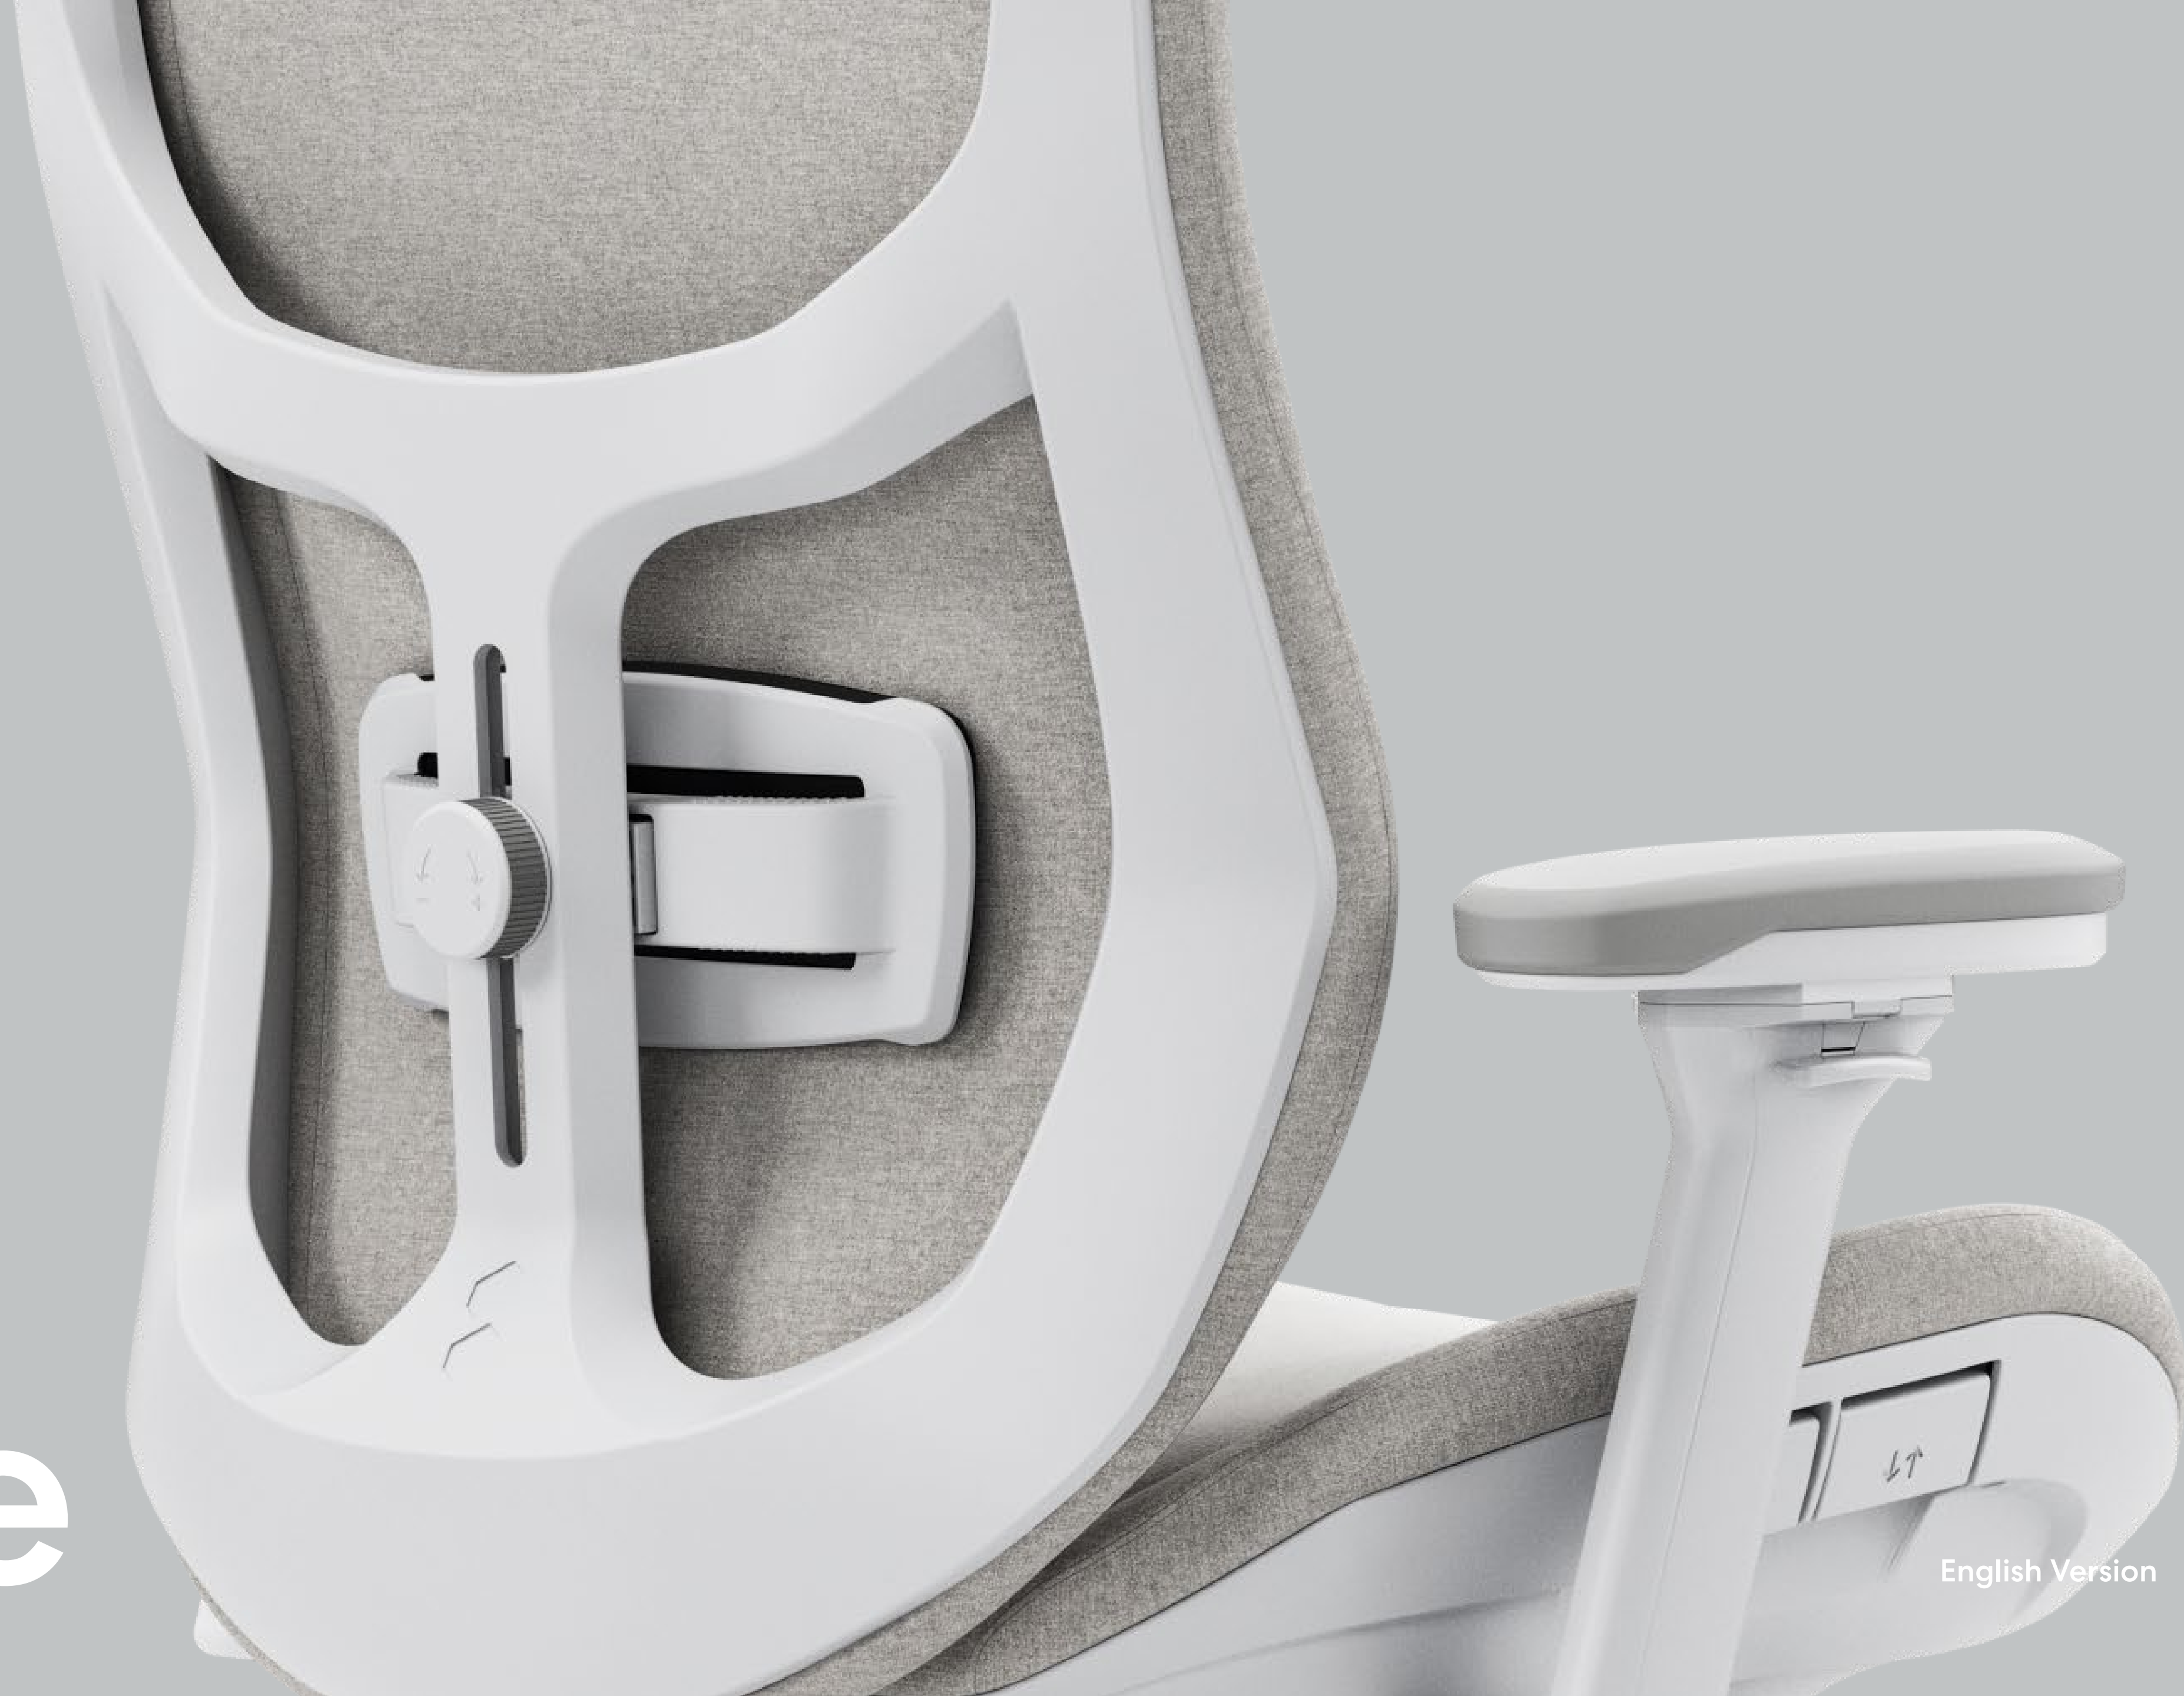

PRODUCT SHEET

Refine

English Version