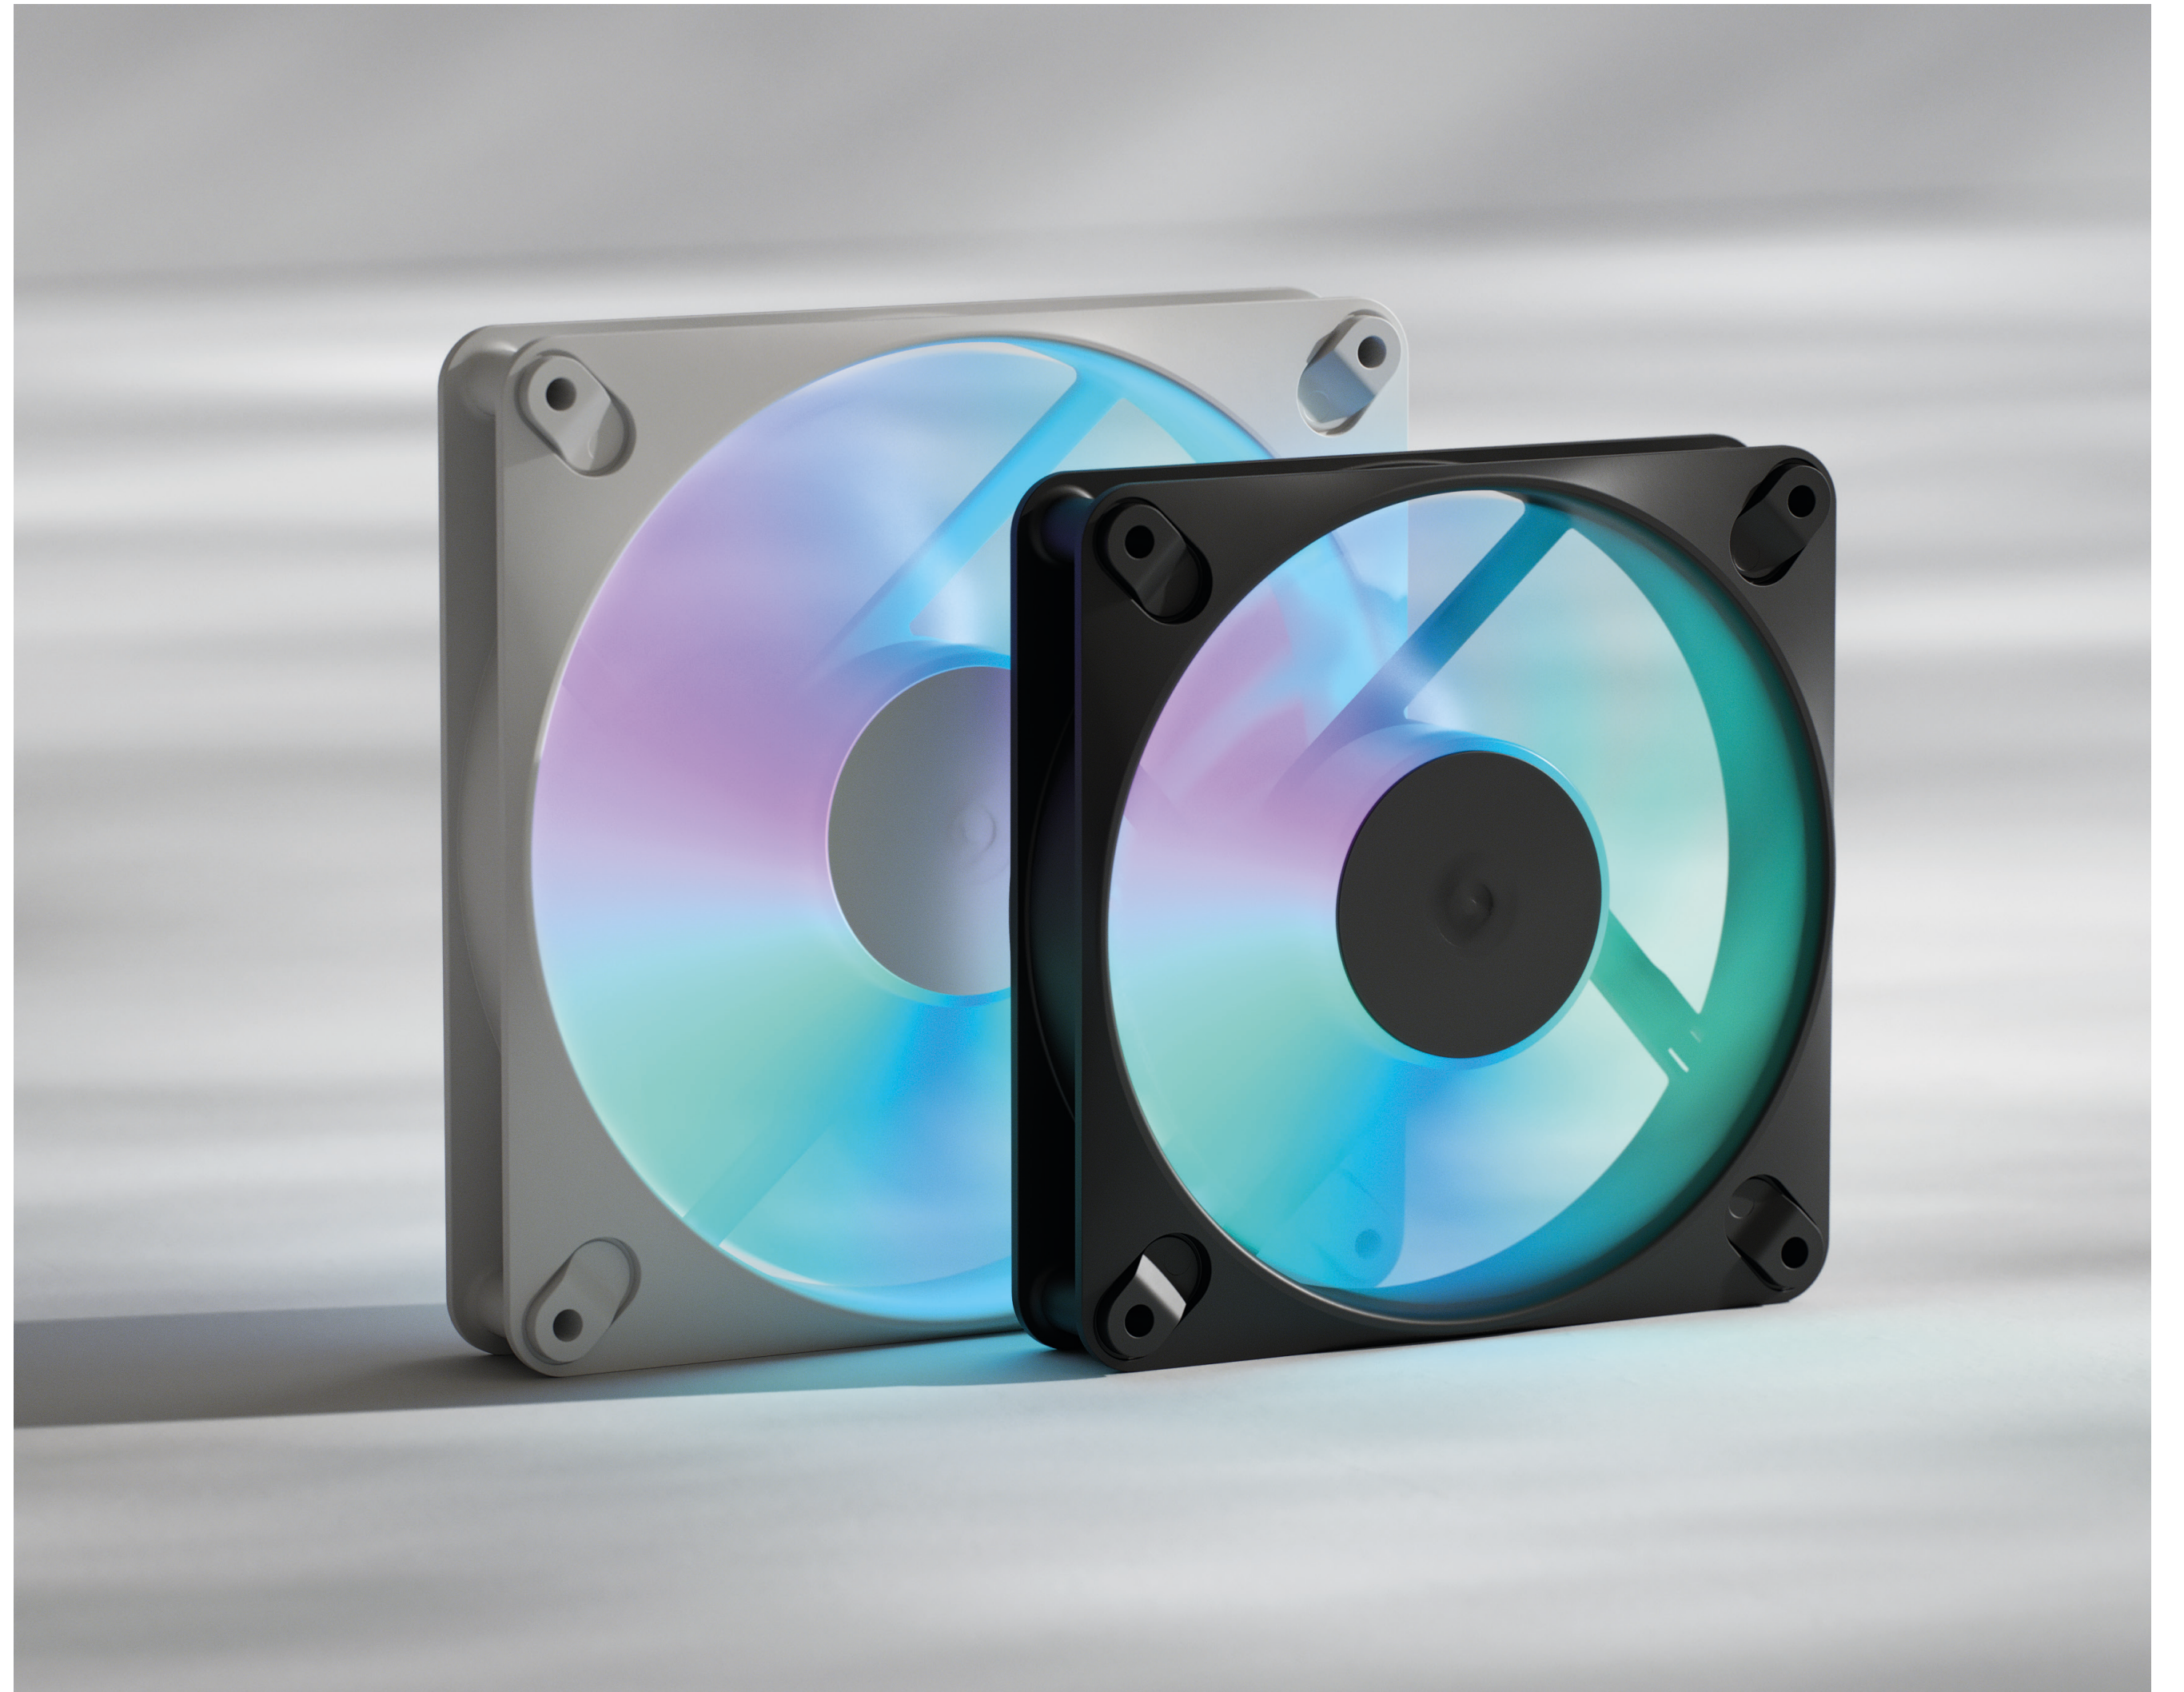

PRODUCT SHEET

Dynamic 3

Index

Overview	3
Features	4
General specifications	5-6
Package contents	7
Additional information	7

OVERVIEW

Dynamic 3

Cooling in motion

Dynamic 3 is a fan series designed to deliver strong airflow in a clean, modern form. It balances cooling capability with quieter acoustics, making it a versatile choice for gaming setups. RGB versions add a customizable glow with ARGB Gen 2 lighting, while daisy-chainable cables help reduce clutter. Dynamic 3 is available in both standard and reverse airflow variants to suit different build layouts.

Key features

- ▶ Incorporates a swept blade design that helps reduce noise while maintaining strong cooling performance.
- ▶ Allows a wide range of precise PWM control, from low-speed operation up to 2200 RPM (120 mm versions).
- ▶ Allows a wide range of precise PWM control, from low-speed operation up to 1800 RPM (140 mm versions).
- ▶ Built with a rifle bearing for smooth, stable rotation and dependable performance over time.
- ▶ Each fan includes daisy chain connectivity for easy cable routing and tidier cable management.
- ▶ Features ARGB Gen 2 lighting capable of dynamic animations for a sleek, coordinated finish (RGB versions).
- ▶ Includes a molded center cap for a cleaner, more consistent look during rotation.
- ▶ Available in standard or reverse airflow variants to suit different build layouts.